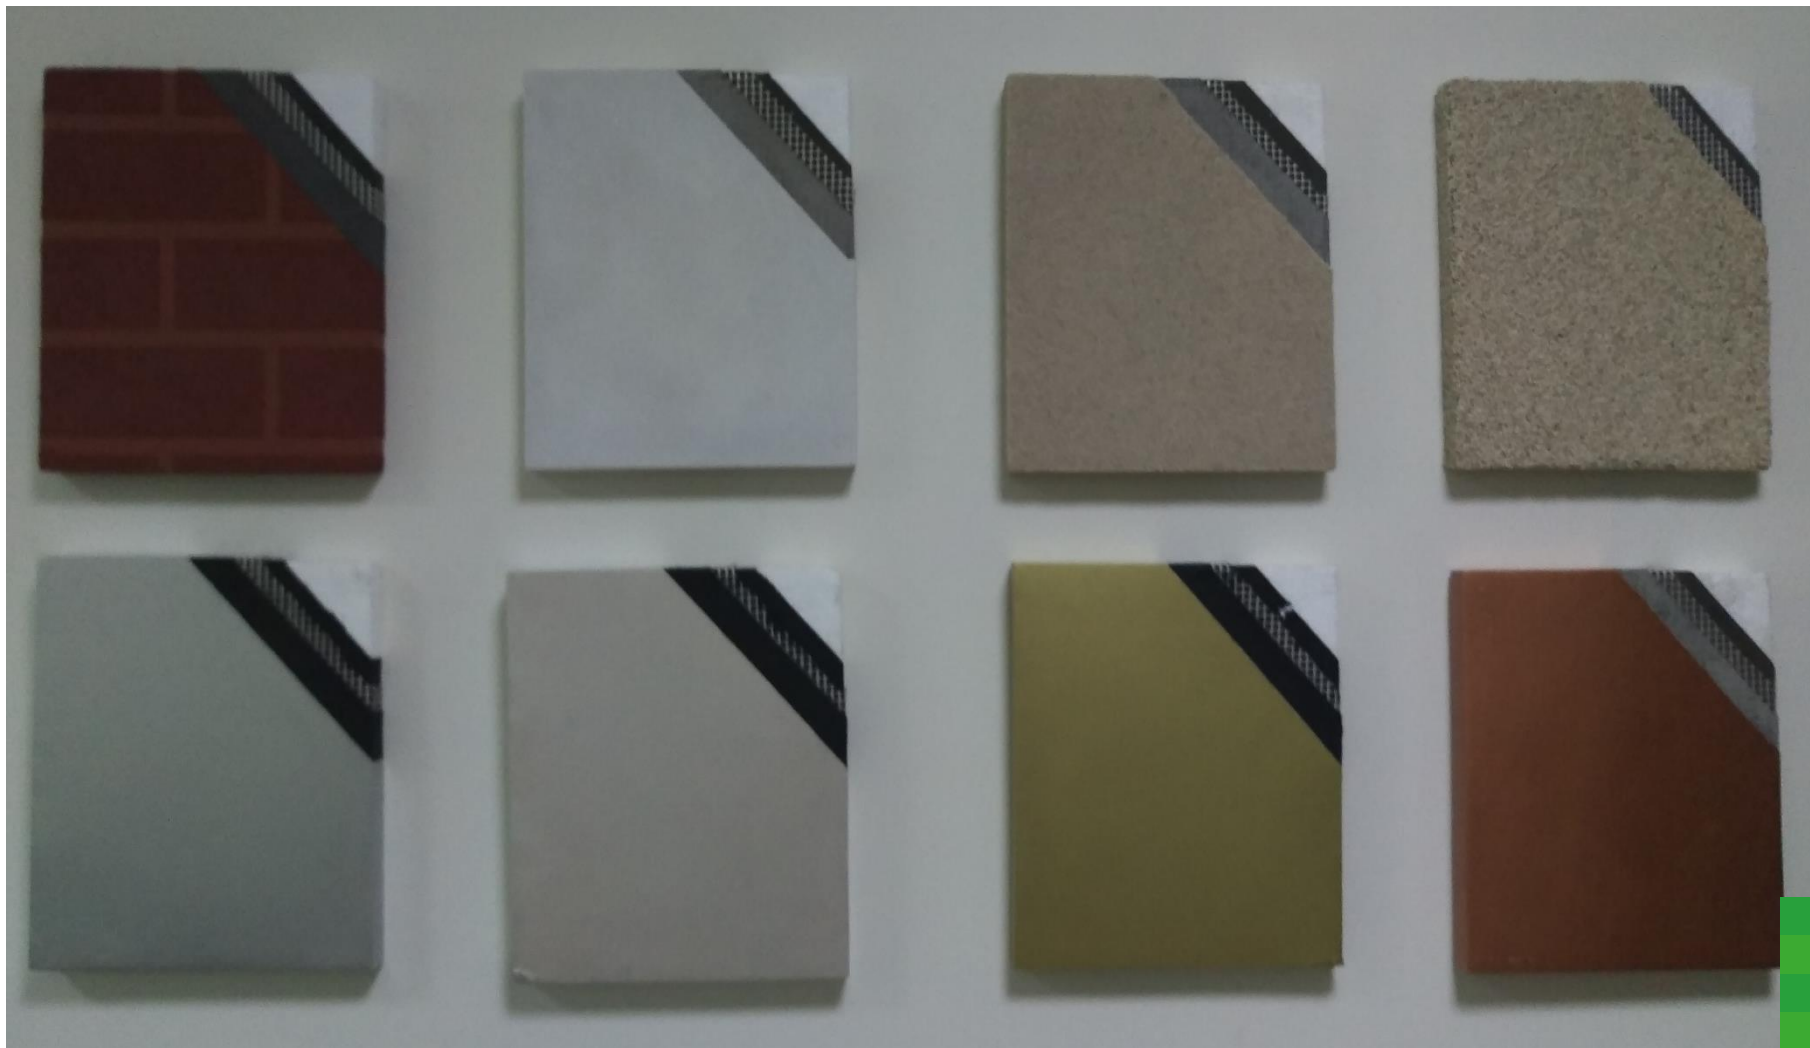

Pleko BrickLike

- Pleko Template
- PlekoPrim
- Pleko Sand Finish
- (Artistic Works)

*Final Appearance depends on application technique and equipment used

Pleko Knock Down Texture

- **PlekoTex Texturing Compound**
- **PlekoPrim E**
- **PlekoCryl TopCoat**

*Final Appearance depends on application technique and equipment used

Pleko Specialty Finishes

Pleko Textured Finishes

FreeTex

Sand Fine

Sand Medium

Sand Coarse

Structure

This online tool is intended to provide a basic representation of the standard Pleko Finishes and unlimited color choices available.

Actual color and texture selection should be made from a sample of colored, textured finish to be used on the project prepared by a Pleko certified applicator.

Other colors and textured than those shown are available by request.